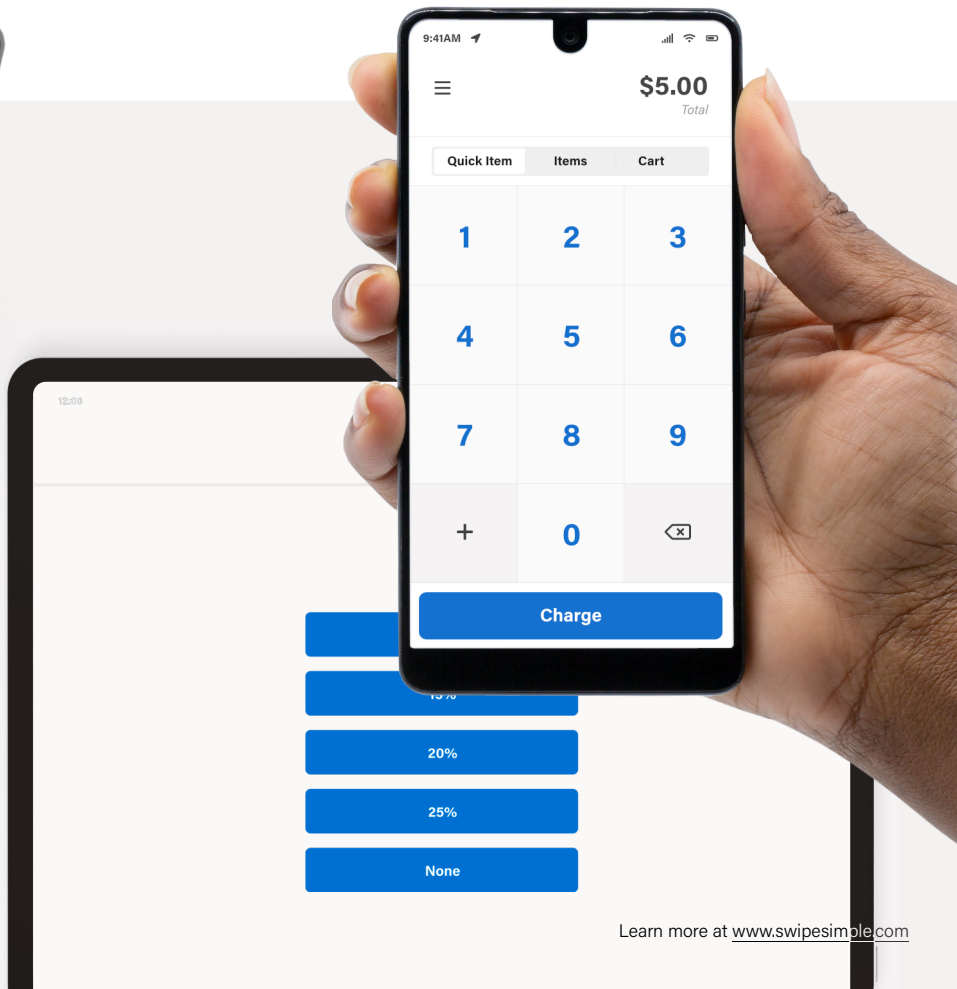

Payments

Accept payments on your phone, tablet, or computer.

Easily take credit card payments wherever your customers are. Use your own device, no other hardware needed.

No special equipment needed.

Log in instantly on any phone, tablet or computer.

Get paid anywhere.

Accept credit cards online, invoice, and more.

Mobile devices

Now any iOS or Android device can be your point of sale system.

Tablets

Optimized for iOS and Android so you can use the device you already have.

Phones

User-friendly features make it easy to accept face-to-face credit card payments on any iPhone or Android phone.

Accessories

Expand the capabilities of SwipeSimple with these optional accessories.

Card readers

Cash drawers

Quickly accept every type of payment, including cash. This automatic cash drawer holds five bill denominations and eight coin slots.

Computers

Take credit card payments right in your web browser.