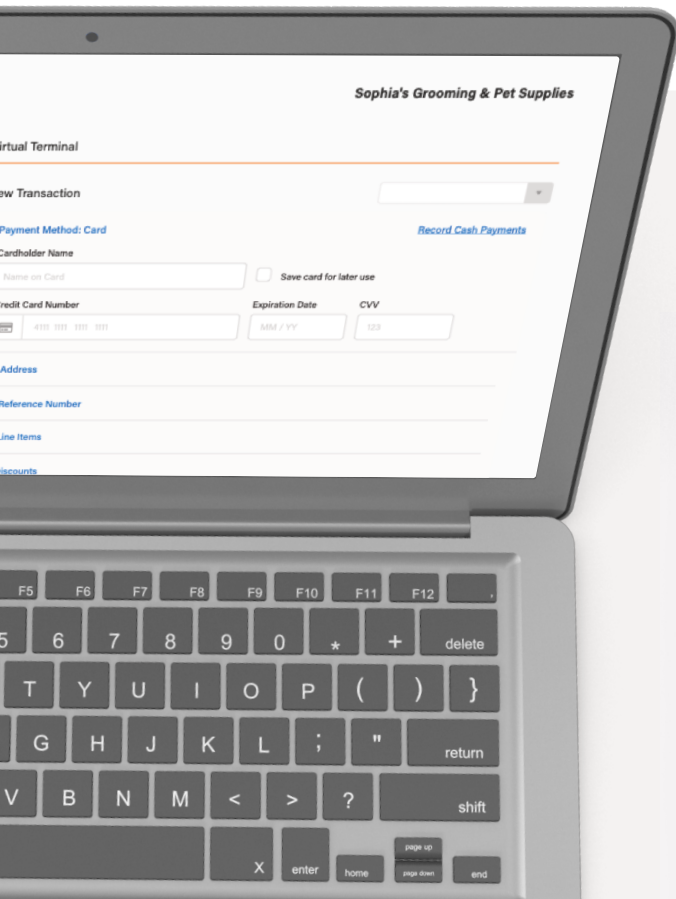

Payments

Accept payments on your phone, tablet, or computer.

Easily take credit card payments wherever your customers are. Use your own device, no other hardware needed.

No special equipment needed.

Log in instantly on any phone, tablet or computer.

Get paid anywhere.

Accept credit cards online, invoice, and more.

Mobile devices

Now any iOS or Android device can be your point of sale system.

Tablets

Optimized for iOS and Android so you can use the device you already have.

Cash drawers

Quickly accept every type of payment, including cash. This automatic cash drawer holds five bill denominations and eight coin slots.

Computers

Take credit card payments right in your web browser.