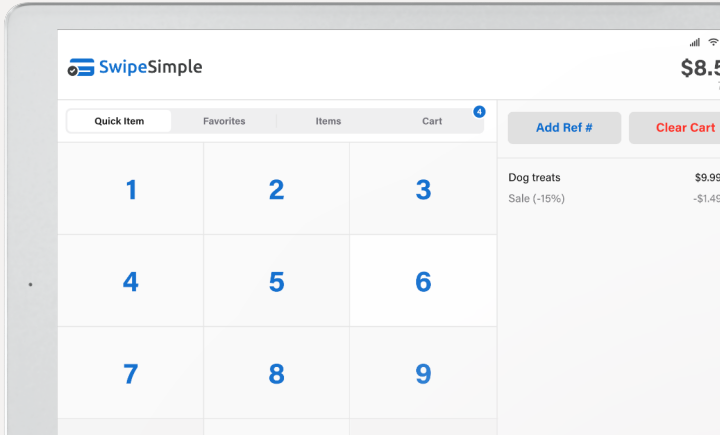

Get paid anywhere.

Accept credit cards online, invoice, and more.

Mobile devices

Now any iOS or Android device can be your point of sale system.

Tablets

Optimized for iOS and Android so you can use the device you already have.

Phones

User-friendly features make it easy to accept face-to-face credit card payments on any iPhone or Android phone.

Accessories

Expand the capabilities of SwipeSimple with these optional accessories.

Card readers